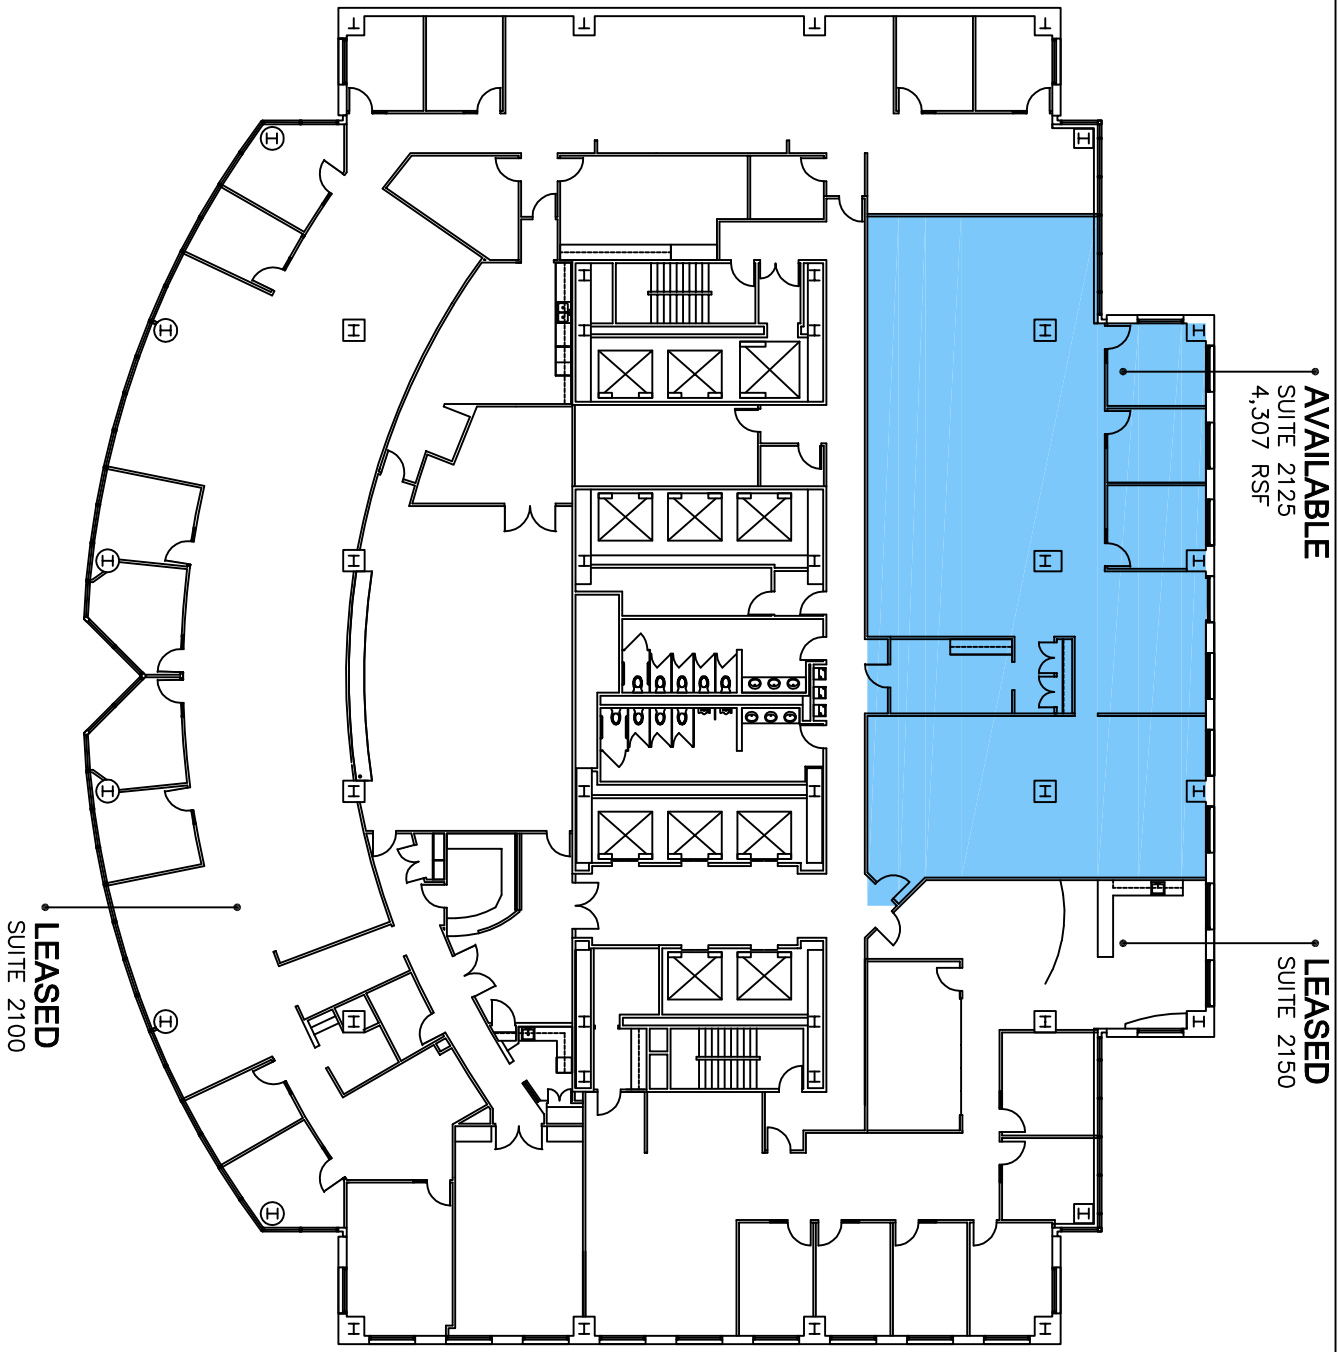

Floor 21

Scripps Center

312 Walnut Street, Cincinnati, Ohio 45202

05-08-14

AVAILABLE
SUITE 2125
4,307 RSF

LEASED
SUITE 2150

LEASED
SUITE 2100

Available 21