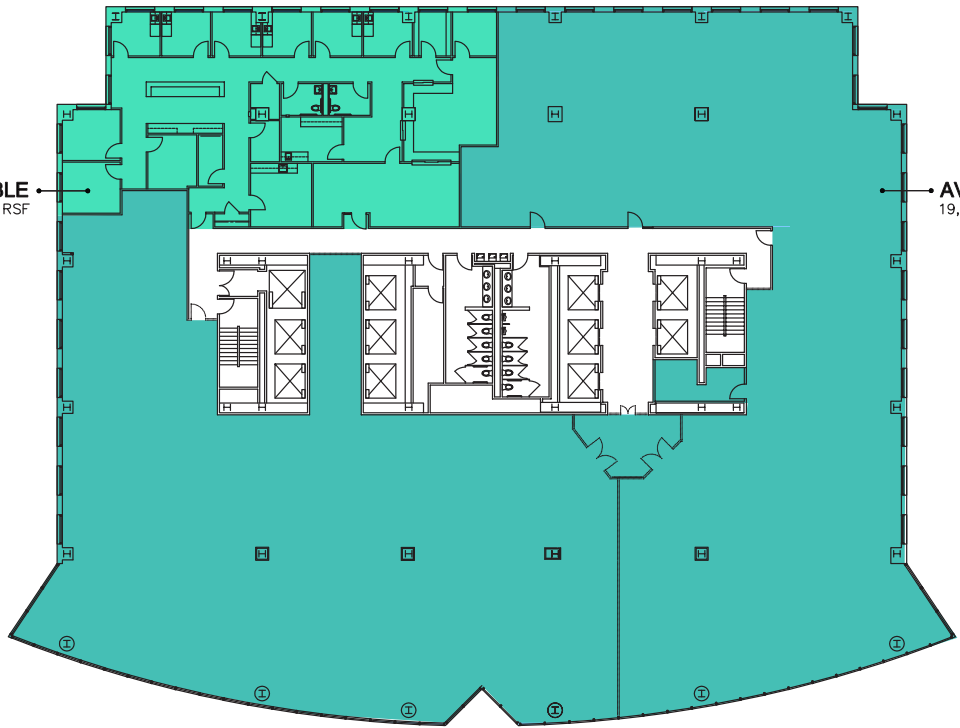

floorplans

11TH FLOOR

AVAILABLE
4,115 RSF

AVAILABLE
19,819 RSF

12TH FLOOR

AVAILABLE
SUITE 1200
23,939 RSF