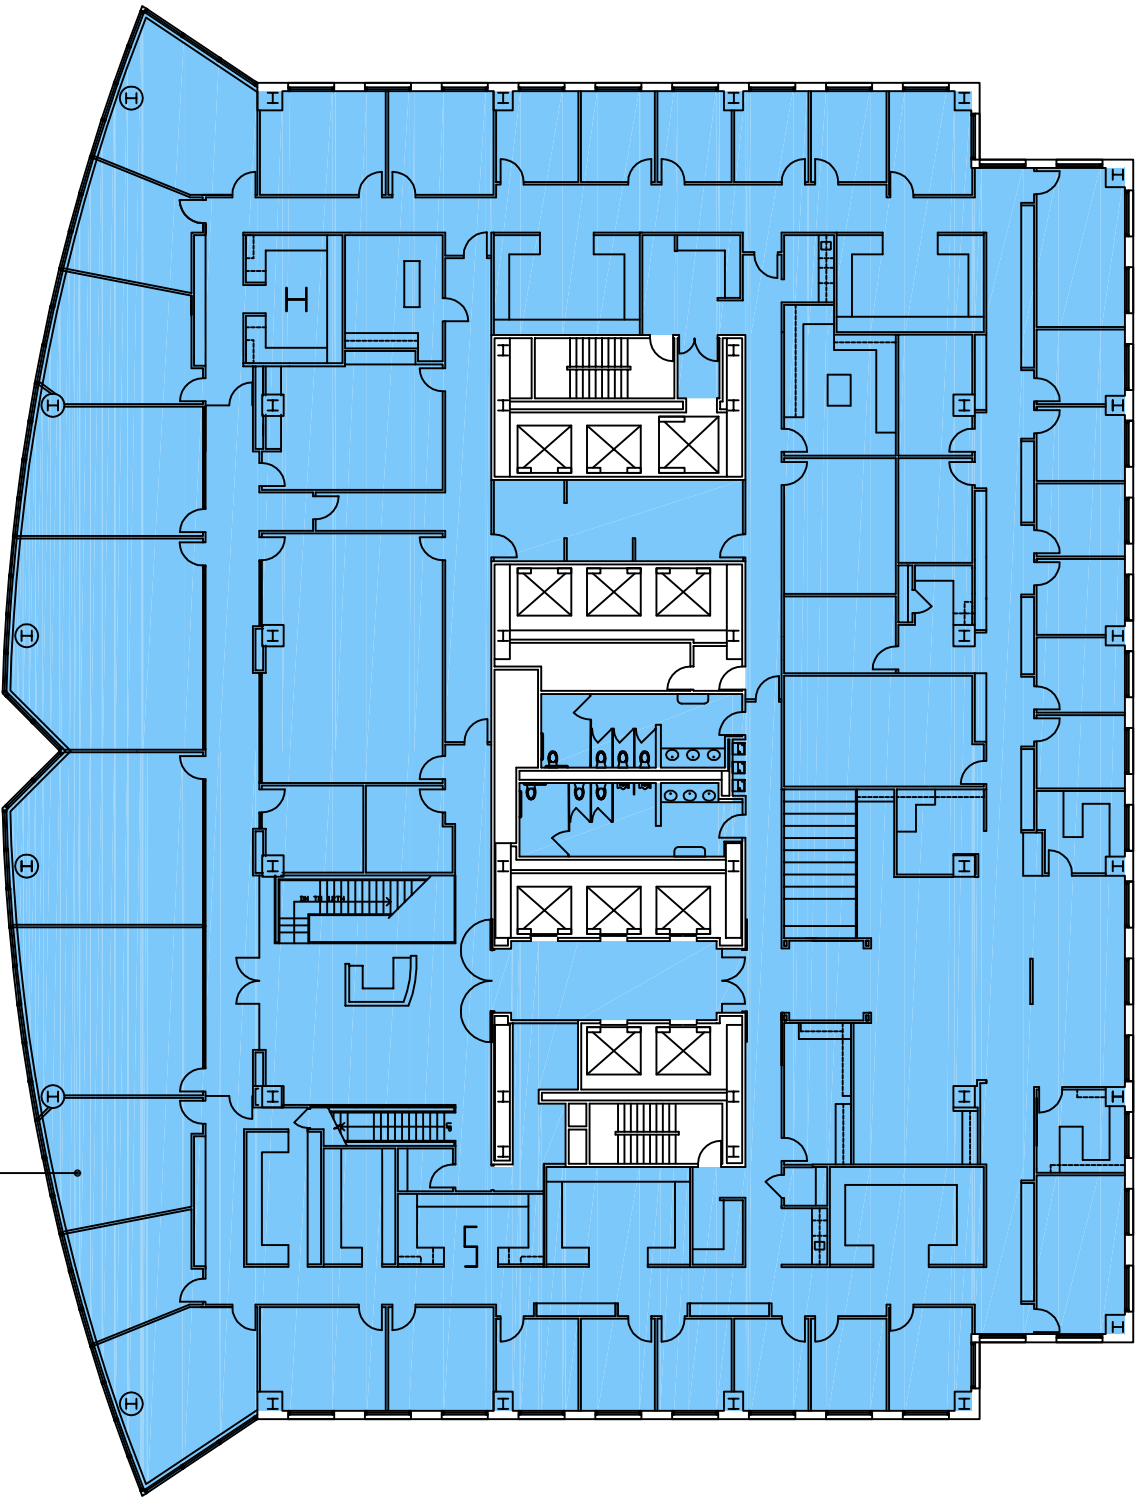

# Floor 14

# Scripps Center

312 Walnut Street, Cincinnati, Ohio 45202

**AVAILABLE**  
SUITE 1400  
23,939 RSF

Available 14

02-07-20