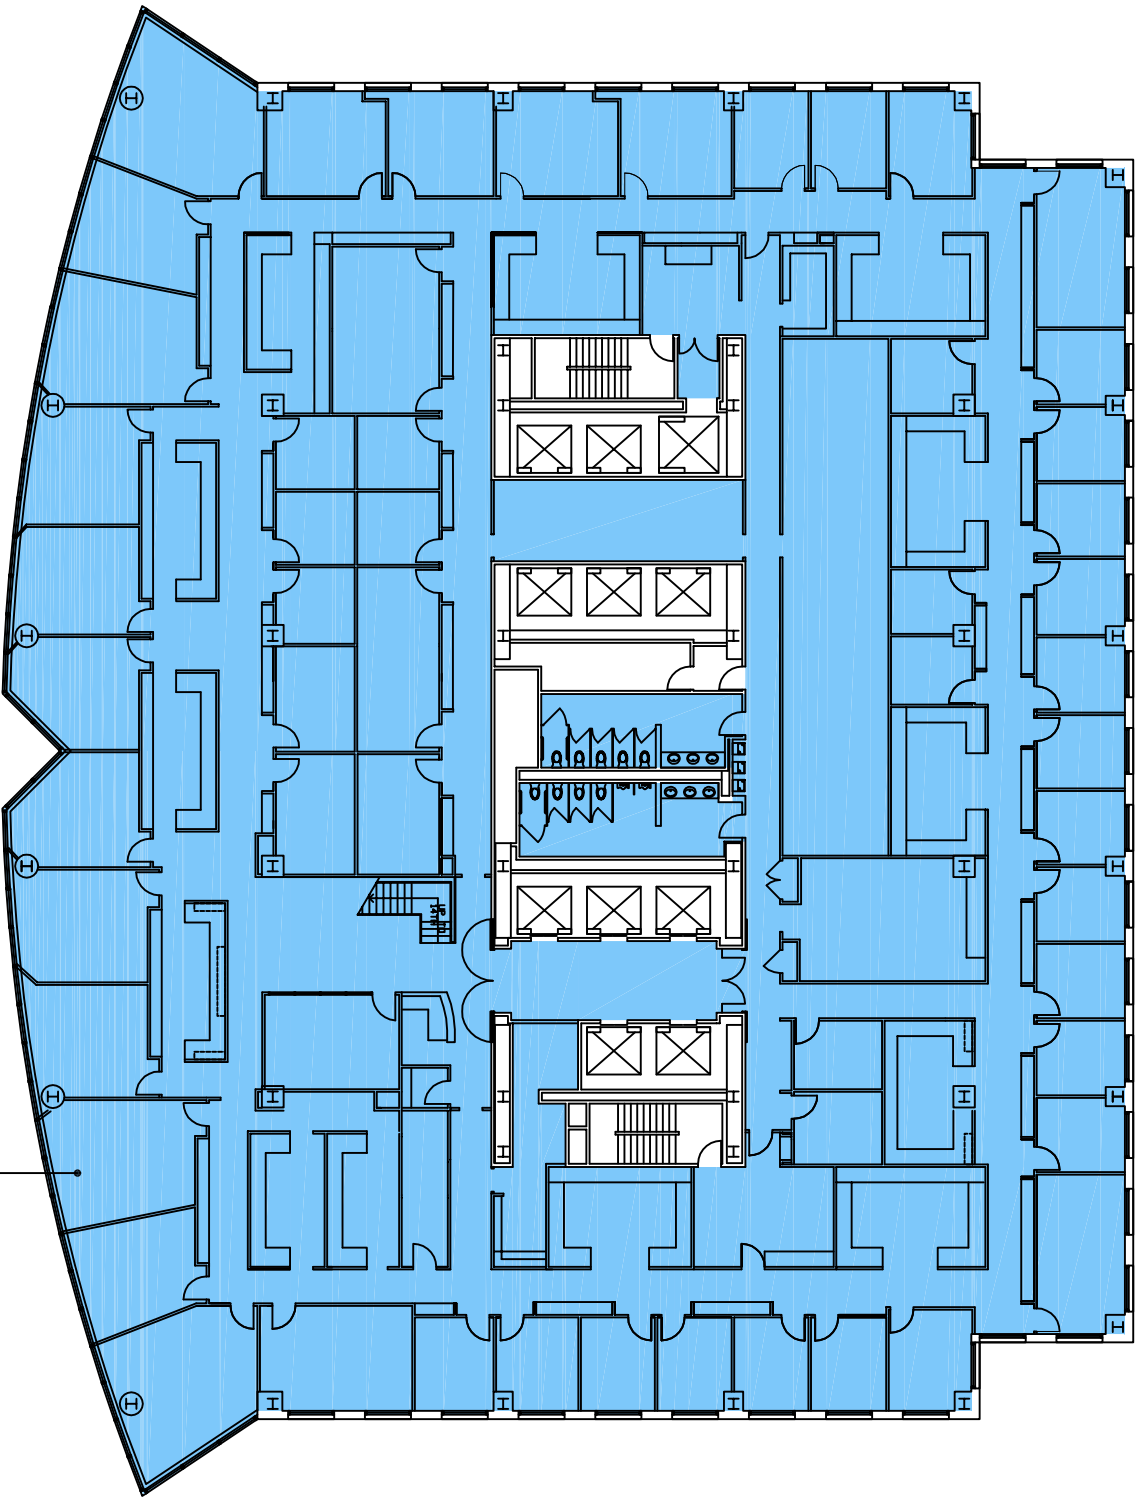

Floor 12

Scripps Center

312 Walnut Street, Cincinnati, Ohio 45202

AVAILABLE
SUITE 1200
23,939 RSF

Available 12

02-07-20