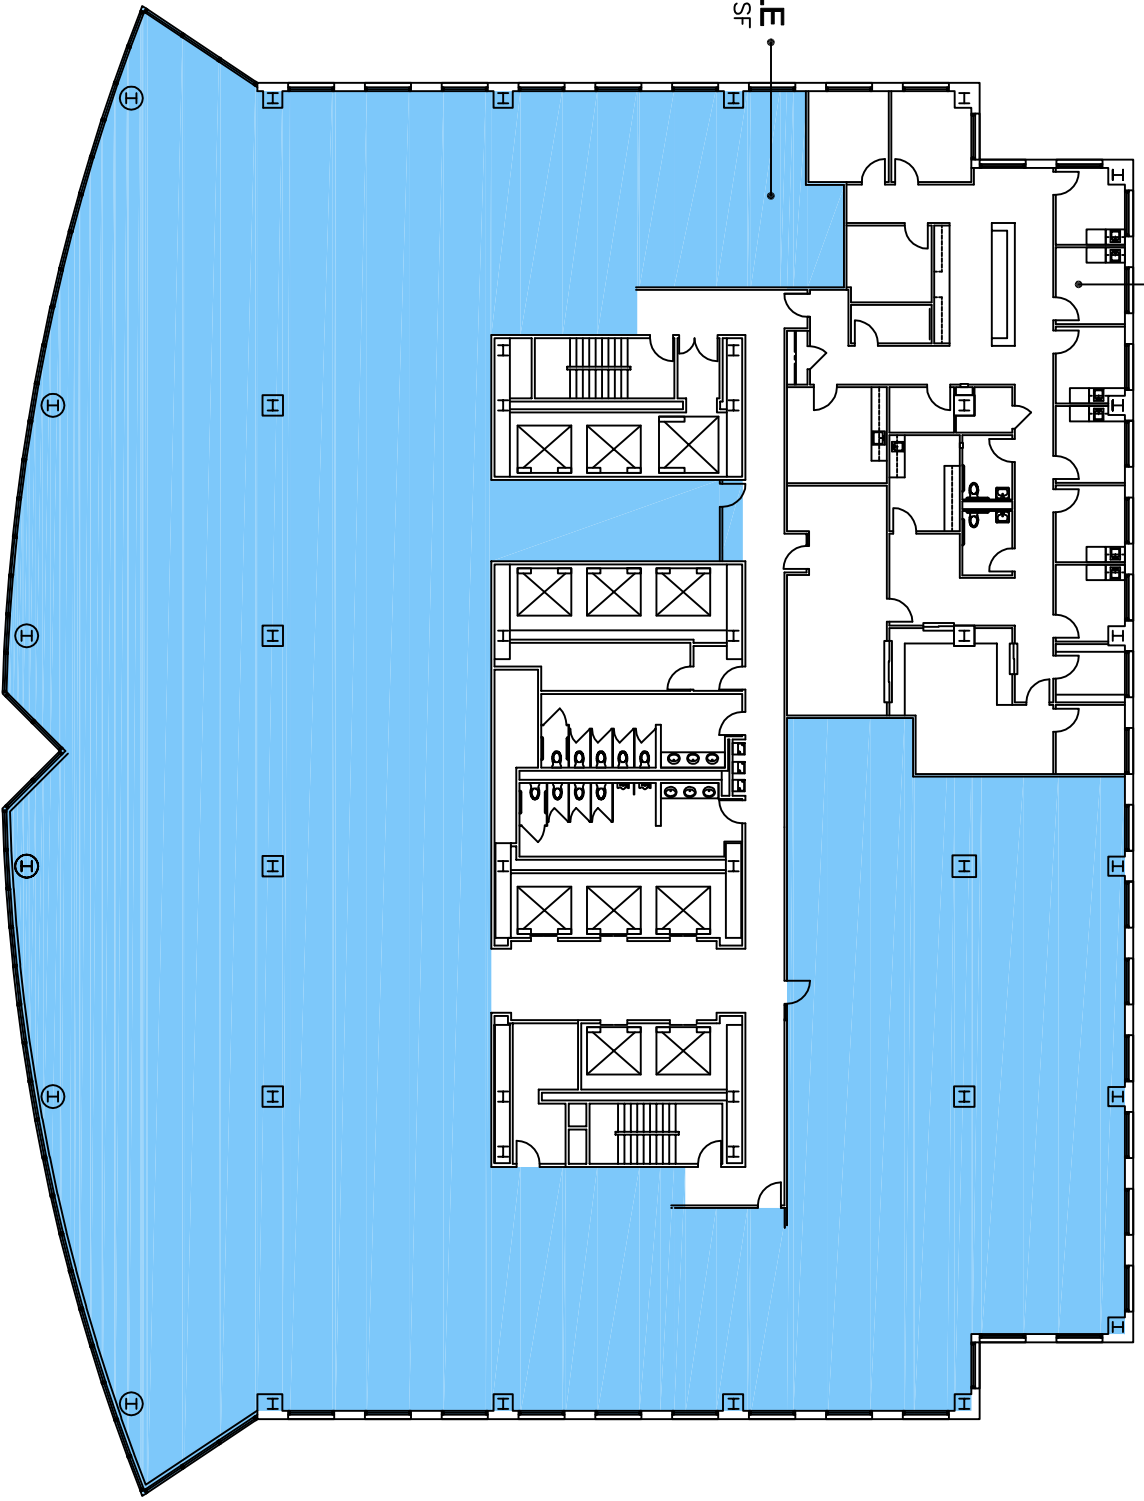

LEASED
SUITE 1160

AVAILABLE
19,654 RSF

Floor 11

Scripps Center

312 Walnut Street, Cincinnati, Ohio 45202

Proposed 11

10-31-16