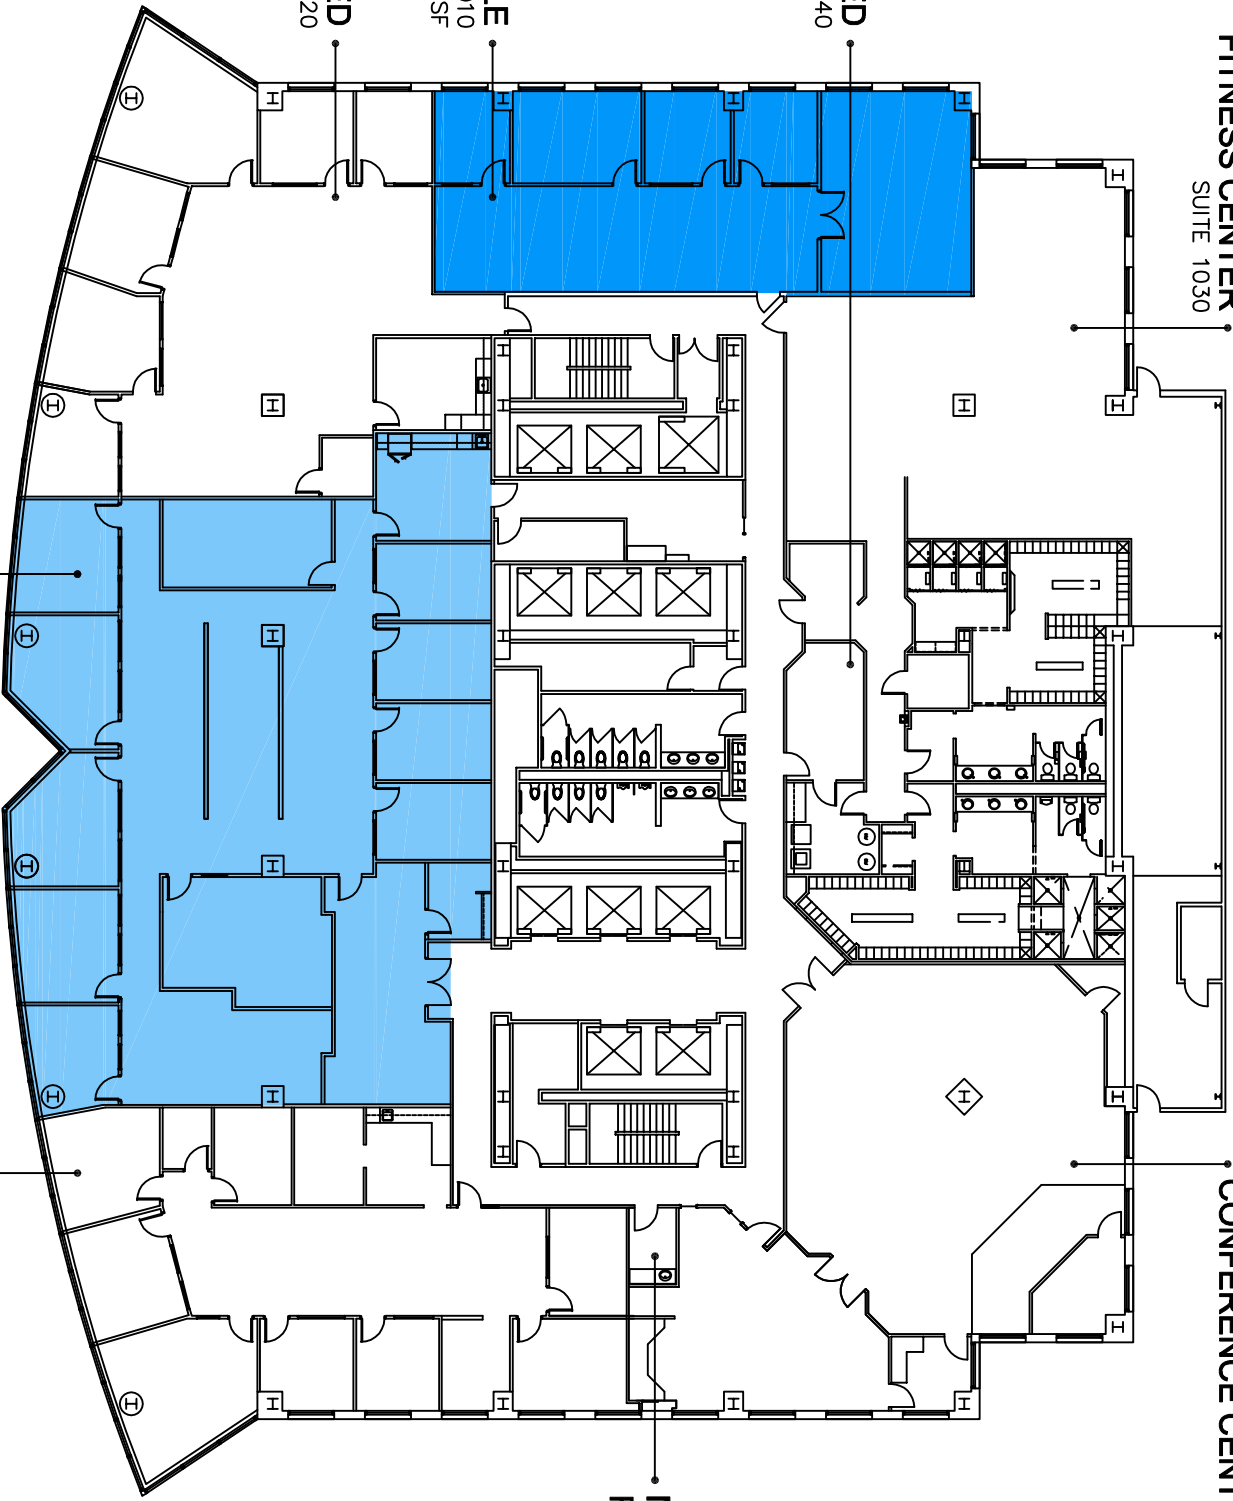

FITNESS CENTER
SUITE 1030

CONFERENCE CENTER

MOTHER'S
ROOM

LEASED
SUITE 1040

AVAILABLE
SUITE 1010
2,204 RSF

LEASED
SUITE 1020

AVAILABLE
SUITE 1000
5,804 RSF

LEASED
SUITE 1050

Floor 10

Scripps Center

Available 10

312 Walnut Street, Cincinnati, Ohio 45202

05-05-17