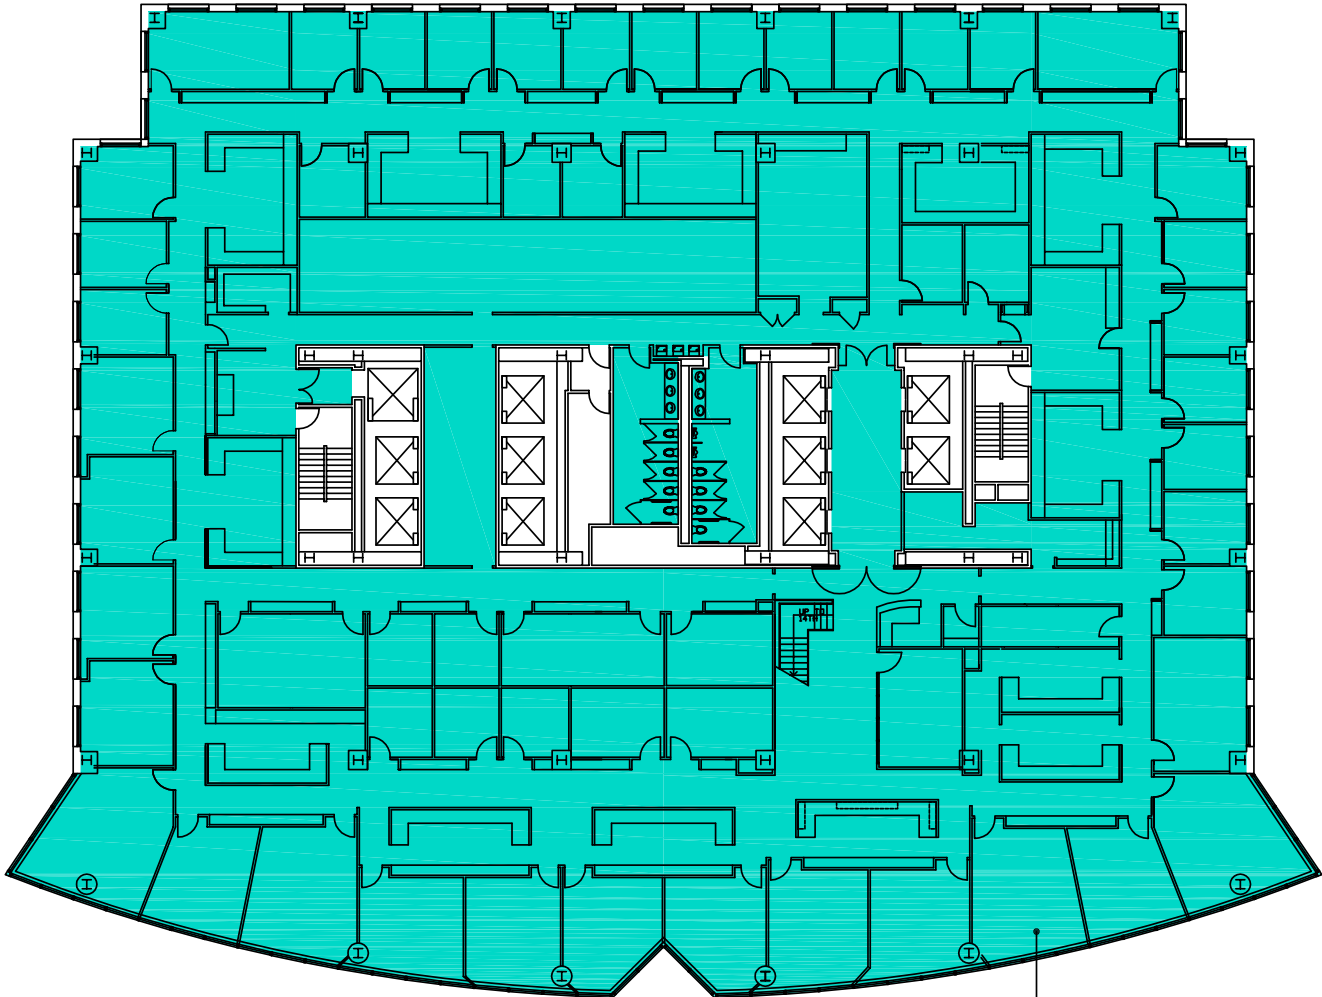

## 12TH FLOOR

**AVAILABLE**  
SUITE 1200  
23,939 RSF