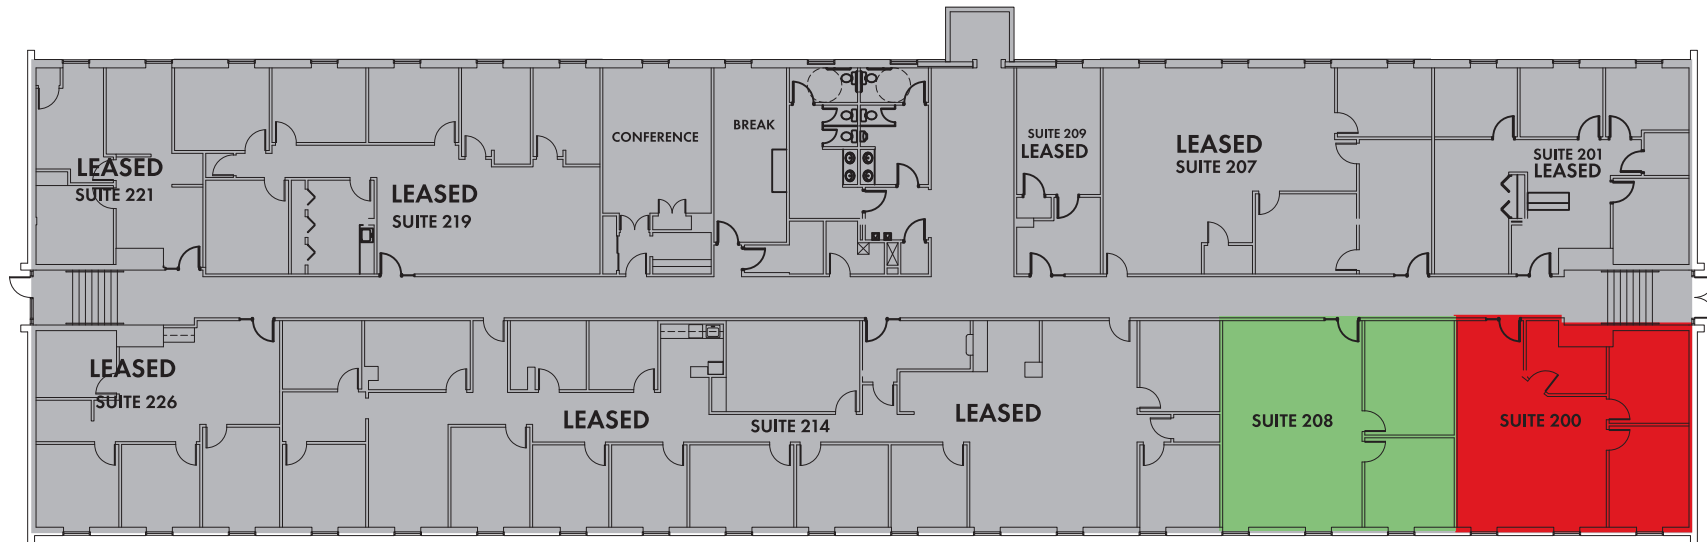

Contact:
DAVID HEUSINKVELD
513-984-0300
davidh@hillsinc.com

FOR LEASE

REED HARTMAN BUSINESS PARK

11305 Reed Hartman • Blue Ash, OH 45241

SECOND FLOOR LAYOUT

SUITES

Suite 200	1,124 RSF	Suite 214	4,688 RSF
Suite 201	1,235 RSF	Suite 219	2,060 RSF
Suite 207	1,666 RSF	Suite 221	711 RSF
Suite 208	1,182 RSF	Suite 226	1,200 RSF
Suite 209	427 RSF		