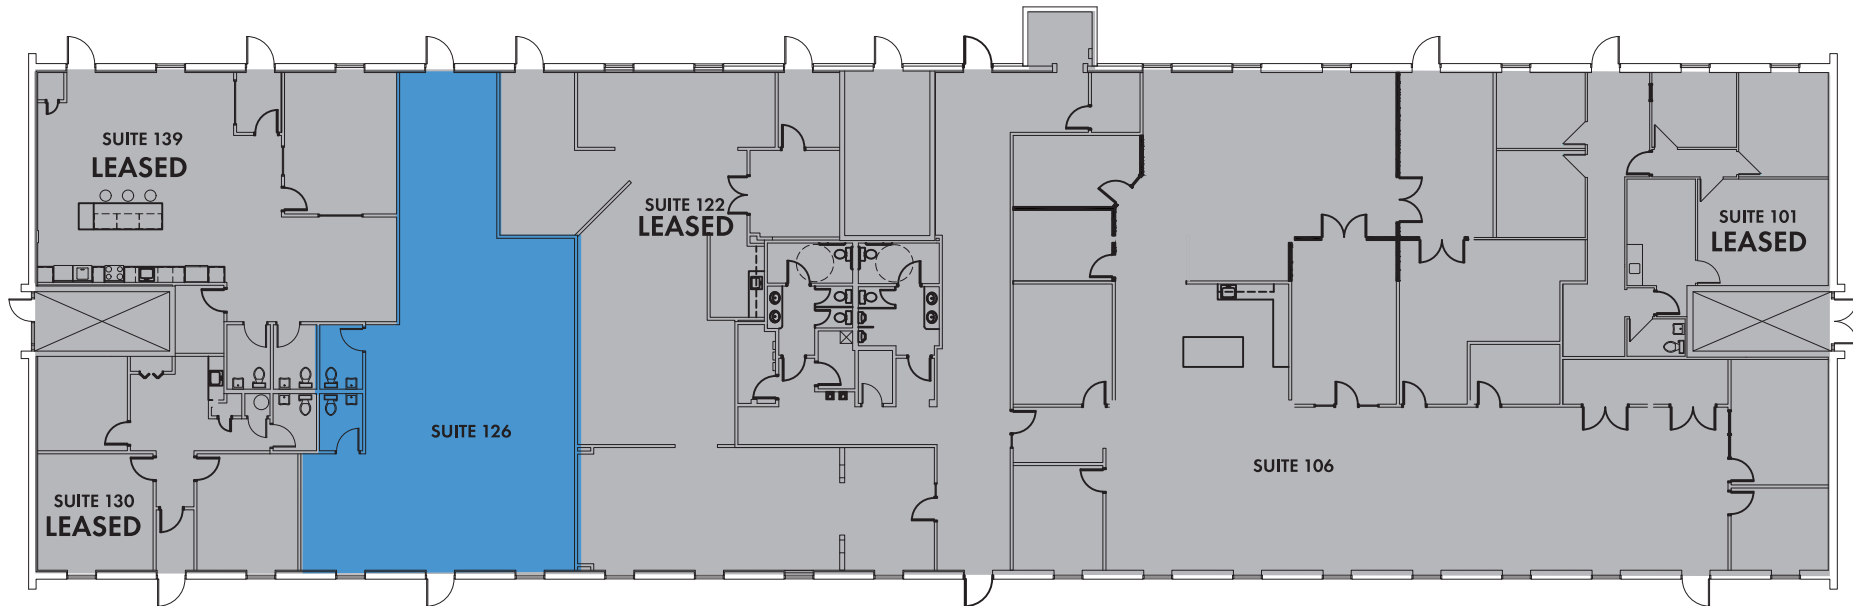

FOR LEASE

REED HARTMAN BUSINESS PARK

11305 Reed Hartman • Blue Ash, OH 45241

HILLS
PROPERTIES®

FIRST FLOOR LAYOUT

SUITES

Suite 101	1,547 RSF	Suite 126	2,040 RSF
Suite 106	6,462 RSF	Suite 130	1,078 RSF
Suite 122	2,832 RSF	Suite 139	1,905 RSF